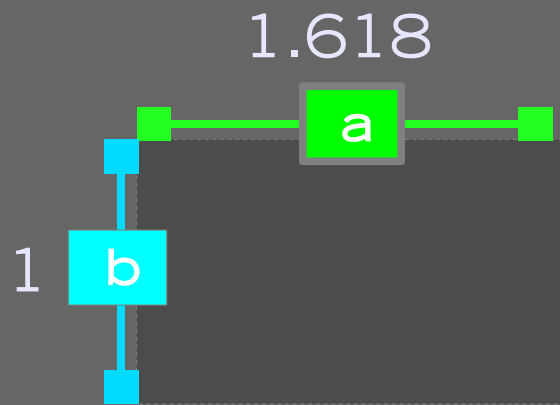

1.6180339887